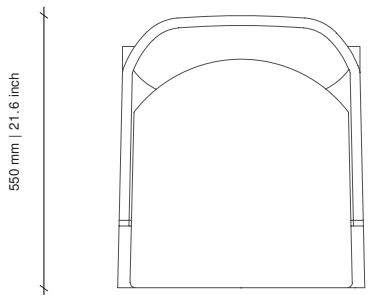

### DIMENSIONS

500W x 550D x 755H mm | SEAT HEIGHT: 470 mm | 19.6W x 21.6D x 29.7H in | SEAT HEIGHT: 18.5 in

500 mm | 19.6 inch

550 mm | 21.6 inch

550 mm | 21.6 inch

755 mm | 29.7 inch