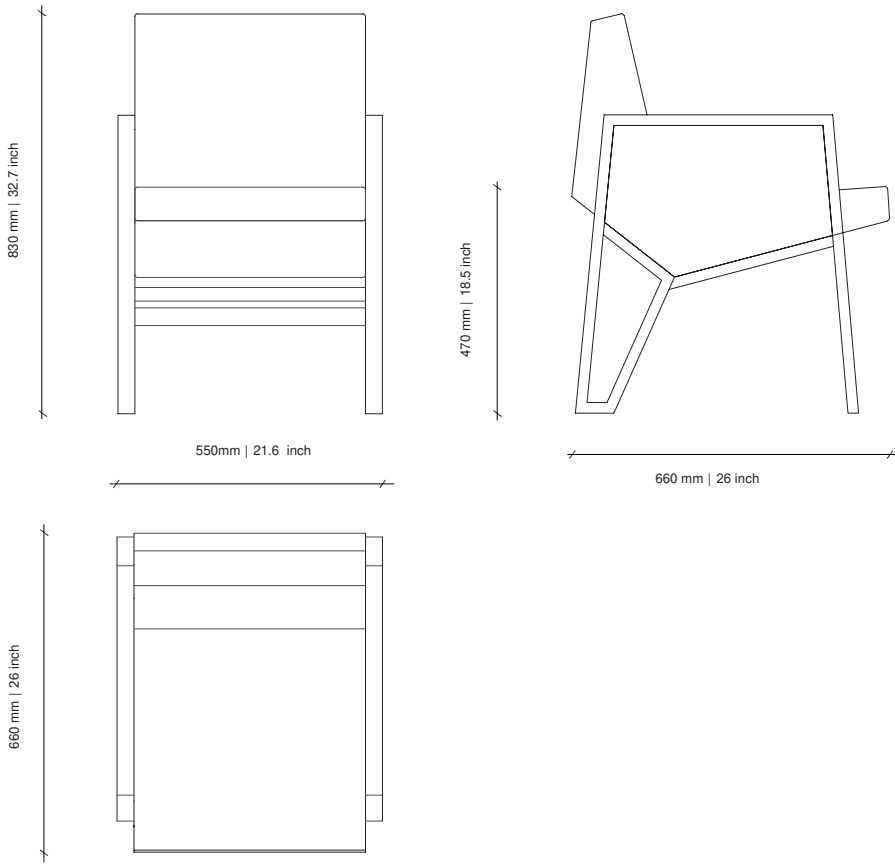

LEATHER OPTIONS | COM AVAILABLE

WOOD OPTIONS

DESCRIPTION

Upholstered | Ash / Oak / Walnut Base Options

DIMENSIONS

550W x 660D x 830H mm | SEAT HEIGHT: 470 mm | 21.6W x 26D x 32.7H in | SEAT HEIGHT: 18.5 in

COM/COL

Plain Fabric: 2m / 2.1yd

Leather: 3m² / 32.3sq ft

DISCLAIMERS:

TIMBER - Different textures, grains, colouration and densities are all natural characteristics of timbers. We find these variances an inherent and valuable part of the natural beauty of wood, no two pieces are the same making each OKHA design a unique, characterful piece and each product will be different from the next. Timber movement will also occur as this is a natural product.