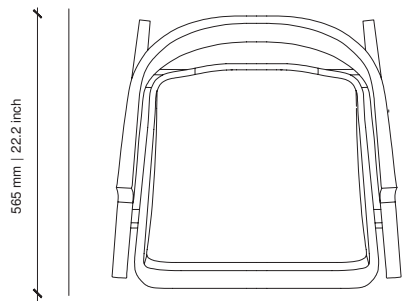

LEATHER OPTIONS | COM AVAILABLE

WOOD OPTIONS

DESCRIPTION

Upholstered | Ash / Walnut Frame Options

DIMENSIONS

585W X 565D X 780H mm | SEAT HEIGHT: 480 mm | 23W x 22.2D x 30.7H in | SEAT HEIGHT: 18.9 in

COM/COL

Plain Fabric: 1m / 1.0 yd

Leather: 1.6m² / 17.2 sq ft

DISCLAIMERS:

TIMBER - Different textures, grains, colouration and densities are all natural characteristics of timbers. We find these variances an inherent and valuable part of the natural beauty of wood, no two pieces are the same making each OKHA design a unique, characterful piece and each product will be different from the next. Timber movement will also occur as this is a natural product.