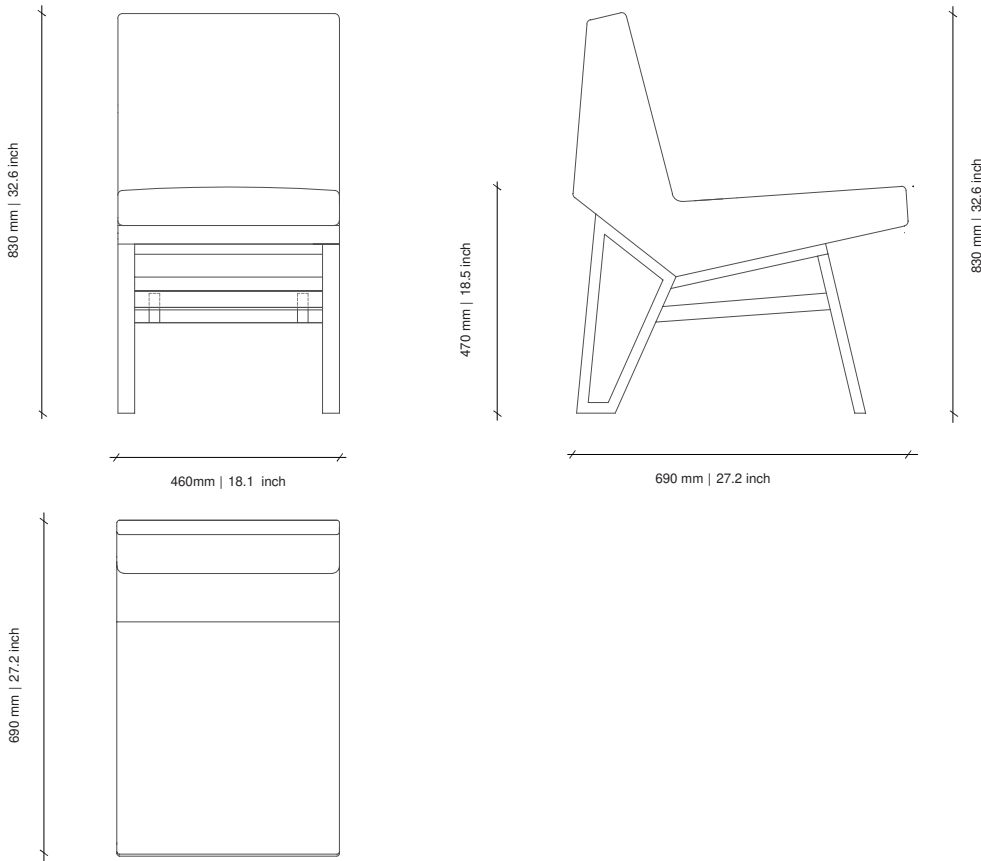

LEATHER OPTIONS | COM AVAILABLE

WOOD OPTIONS

DESCRIPTION

Upholstered | Ash / Oak / Walnut Base Options

DIMENSIONS

460W x 690D x 830H mm | SEAT HEIGHT: 470 mm | 18.1W x 27.2D x 32.6H in | SEAT HEIGHT: 18.5 in

COM/COL

Plain Fabric: 2m / 2.1yd

Leather: 2.5m² / 26sq ft

DISCLAIMERS:

TIMBER - Different textures, grains, colouration and densities are all natural characteristics of timbers. We find these variances an inherent and valuable part of the natural beauty of wood, no two pieces are the same making each OKHA design a unique, characterful piece and each product will be different from the next. Timber movement will also occur as this is a natural product.