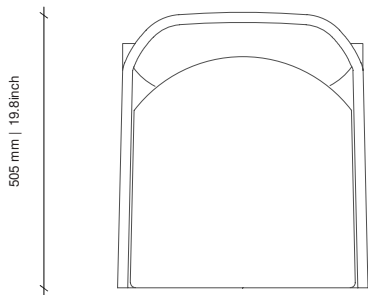

### DIMENSIONS

585W X 565D X 780H mm | SEAT HEIGHT: 480 mm | 23W x 22.2D x 30.7H in | SEAT HEIGHT: 18.9 in

500 mm | 19.6 inch

550 mm | 21.6 inch

505 mm | 19.8 inch

755 mm | 29.7 inch