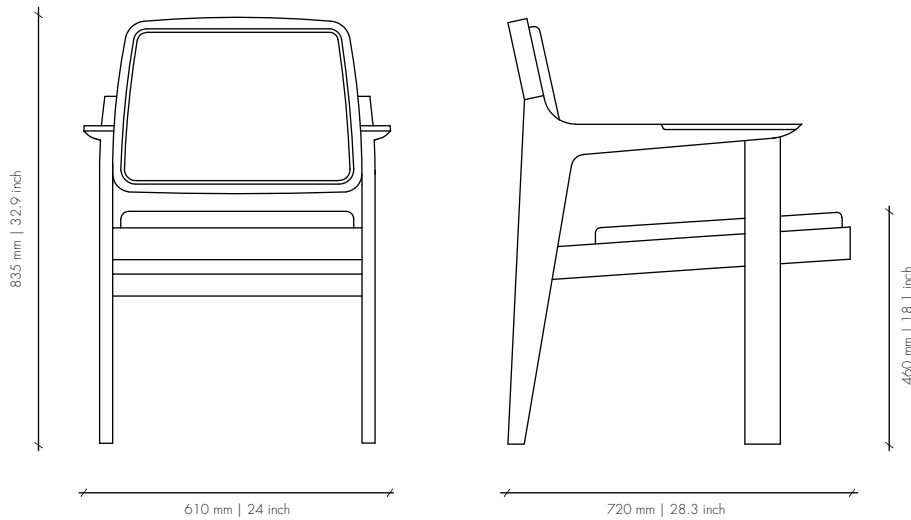

LEATHER OPTIONS | COM AVAILABLE

WOOD OPTIONS

DESCRIPTION

Upholstered | Ash / Oak / Walnut Base Options

DIMENSIONS

610W x 720D x 835H mm | SEAT HEIGHT: 460 mm
24W x 28.3D x 32.9H in | SEAT HEIGHT: 18.1 in

COM/COL

Plain Fabric: 1.5m | 1.6yd
Leather: 2m² | 21.5sq ft

DISCLAIMERS:

TIMBER - Different textures, grains, colouration and densities are all natural characteristics of timbers. We find these variances an inherent and valuable part of the natural beauty of wood, no two pieces are the same making each OKHA design a unique, characterful piece and each product will be different from the next. Timber movement will also occur as this is a natural product.