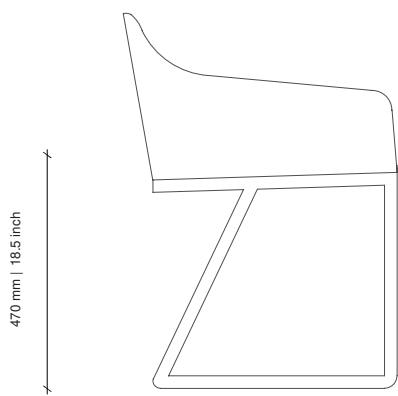

### DIMENSIONS

585W X 565D X 780H mm | SEAT HEIGHT: 480 mm | 23W x 22.2D x 30.7H in | SEAT HEIGHT: 18.9 in

### COM/COL

Plain Fabric: 1m / 1.0 yd

Leather: 1.6m<sup>2</sup> / 17.2 sq ft

500 mm | 19.6 inch

550 mm | 21.6 inch

505 mm | 19.8 inch

755 mm | 29.7 inch