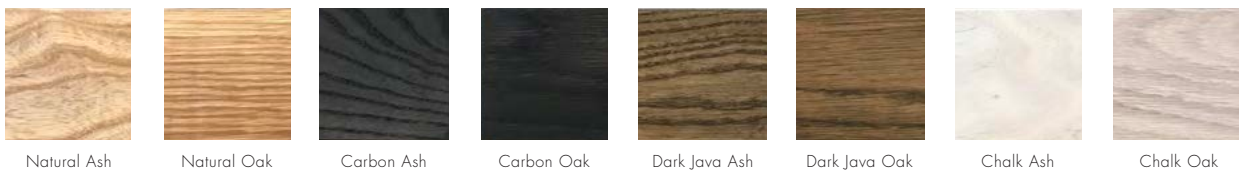

WOOD OPTIONS

DESCRIPTION

Upholstered | Ash / Walnut Frame Options

DIMENSIONS

585W X 565D X 780H mm | SEAT HEIGHT: 480 mm | 23W x 22.2D x 30.7H in | SEAT HEIGHT: 18.9 in

COM/COL

Plain Fabric: 1m / 1.0 yd

Leather: 1.6m² / 17.2 sq ft

DISCLAIMERS:

TIMBER - Different textures, grains, colouration and densities are all natural characteristics of timbers. We find these variances an inherent and valuable part of the natural beauty of wood, no two pieces are the same making each OKHA design a unique, characterful piece and each product will be different from the next. Timber movement will also occur as this is a natural product.