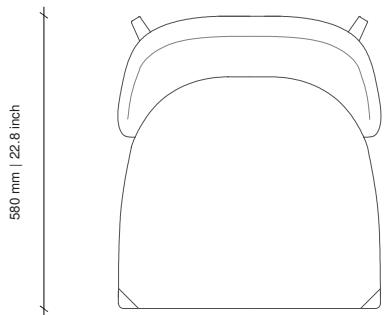

LEATHER OPTIONS | COM AVAILABLE

WOOD OPTIONS

DESCRIPTION

Upholstered | Ash / Oak / Walnut Base Options

DIMENSIONS

520W x 580D x 820H mm | SEAT HEIGHT: 460 mm | 20.5W x 22.8D x 32.3H in | SEAT HEIGHT: 18.1 in

COM/COL

Plain Fabric: 1.6m / 1.7yd

Leather: 3m² / 32.3sq ft

DISCLAIMERS:

TIMBER - Different textures, grains, colouration and densities are all natural characteristics of timbers. We find these variances an inherent and valuable part of the natural beauty of wood, no two pieces are the same making each OKHA design a unique, characterful piece and each product will be different from the next. Timber movement will also occur as this is a natural product.