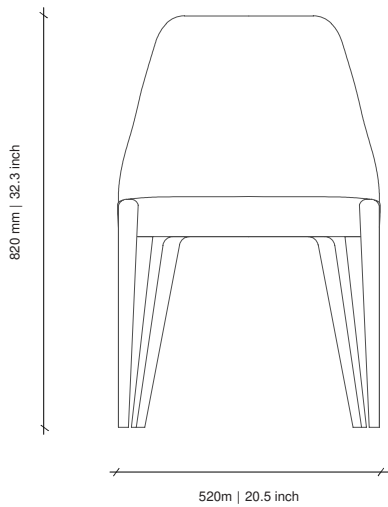

LEATHER OPTIONS | COM AVAILABLE

WOOD OPTIONS

DESCRIPTION

Upholstered | Ash / Oak / Walnut Base Options

DIMENSIONS

520W x 580D x 820H mm | SEAT HEIGHT: 460 mm | 20.5W x 22.8D x 32.3H in | SEAT HEIGHT: 18.1 in

COM/COL

Plain Fabric: 1.6m / 1.7yd

Leather: 3m² / 32.3sq ft

DISCLAIMERS:

TIMBER - Different textures, grains, colouration and densities are all natural characteristics of timbers. We find these variances an inherent and valuable part of the natural beauty of wood, no two pieces are the same making each OKHA design a unique, characterful piece and each product will be different from the next. Timber movement will also occur as this is a natural product.