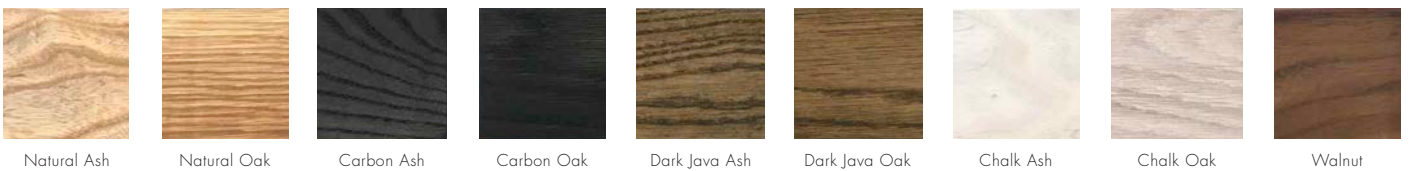

WOOD OPTIONS

DESCRIPTION

Upholstered | Ash / Oak / Walnut Base Options

DIMENSIONS

600W x 580D x 790H mm | SEAT HEIGHT: 470 mm | 23.6W x 22.8D x 31H in | SEAT HEIGHT: 18.5 in

COM/COL

Plain Fabric: 2.5m / 2.7yd

Leather: 3.6m² / 38.7sq ft

DISCLAIMERS:

TIMBER - Different textures, grains, colouration and densities are all natural characteristics of timbers. We find these variances an inherent and valuable part of the natural beauty of wood, no two pieces are the same making each OKHA design a unique, characterful piece and each product will be different from the next. Timber movement will also occur as this is a natural product.