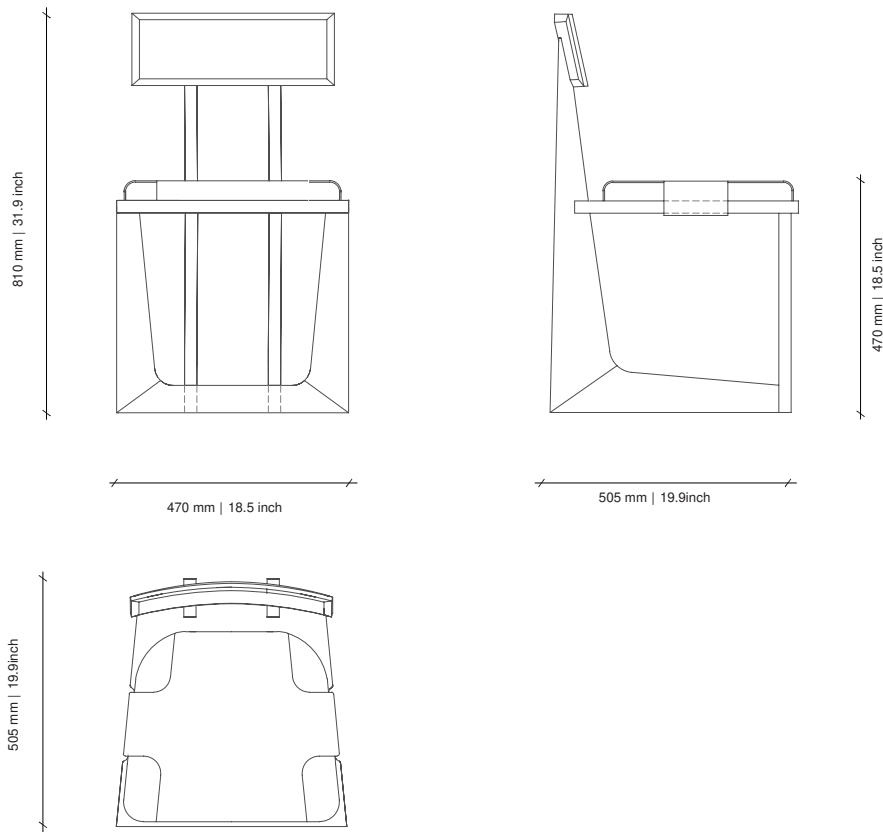

LEATHER OPTIONS | COM AVAILABLE

WOOD OPTIONS

DESCRIPTION

Upholstered | Ash / Walnut Frame Options

DIMENSIONS

470W X 505D X 810H mm | SEAT HEIGHT: 470 mm | 18.5W x 19.9D x 31.9H in | SEAT HEIGHT: 18.5 in

COM/COL

Plain Fabric: 1m / 1.0 yd

Leather: 1.6m² / 17.2 sq ft

DISCLAIMERS:

TIMBER - Different textures, grains, colouration and densities are all natural characteristics of timbers. We find these variances an inherent and valuable part of the natural beauty of wood, no two pieces are the same making each OKHA design a unique, characterful piece and each product will be different from the next. Timber movement will also occur as this is a natural product.