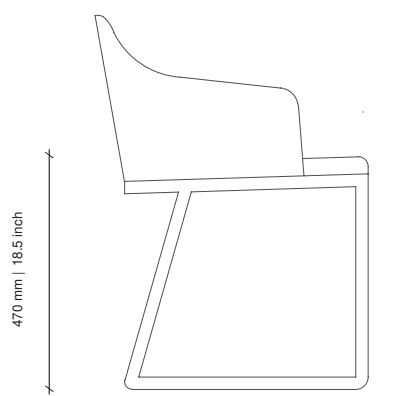

550 mm | 21.6 inch