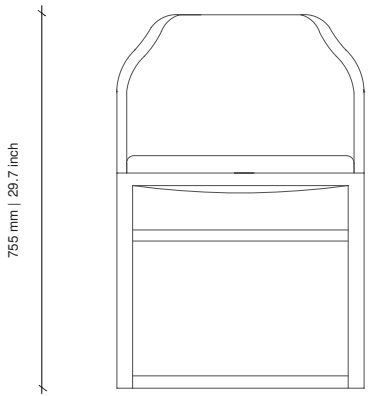

### DIMENSIONS

585W X 565D X 780H mm | SEAT HEIGHT: 480 mm | 23W x 22.2D x 30.7H in | SEAT HEIGHT: 18.9 in

### DIMENSIONS

500W x 550D x 755H mm | SEAT HEIGHT: 470 mm | 19.6W x 21.6D x 29.7H in | SEAT HEIGHT: 18.5 in

500 mm | 19.6 inch

550 mm | 21.6 inch

550 mm | 21.6 inch

755 mm | 29.7 inch