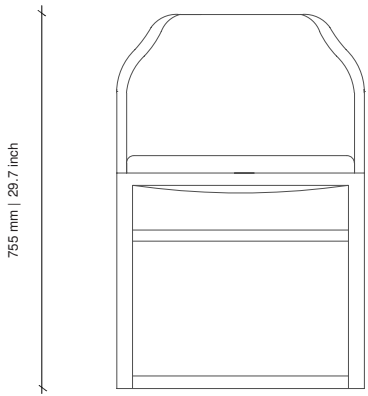

500 mm | 19.6 inch