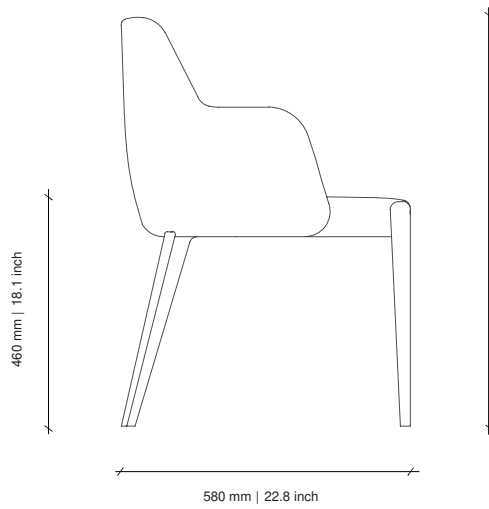

LEATHER OPTIONS | COM AVAILABLE

WOOD OPTIONS

DESCRIPTION

Upholstered | Ash / Oak / Walnut Base Options

DIMENSIONS

590W x 580D x 820H mm | SEAT HEIGHT: 460 mm | 23.2W x 22.8D x 32.2H in | SEAT HEIGHT: 18.1 in

COM/COL

Plain Fabric: 1.6m / 1.7yd

Leather: 3m² / 32.3sq ft

DISCLAIMERS:

TIMBER - Different textures, grains, colouration and densities are all natural characteristics of timbers. We find these variances an inherent and valuable part of the natural beauty of wood, no two pieces are the same making each OKHA design a unique, characterful piece and each product will be different from the next. Timber movement will also occur as this is a natural product.