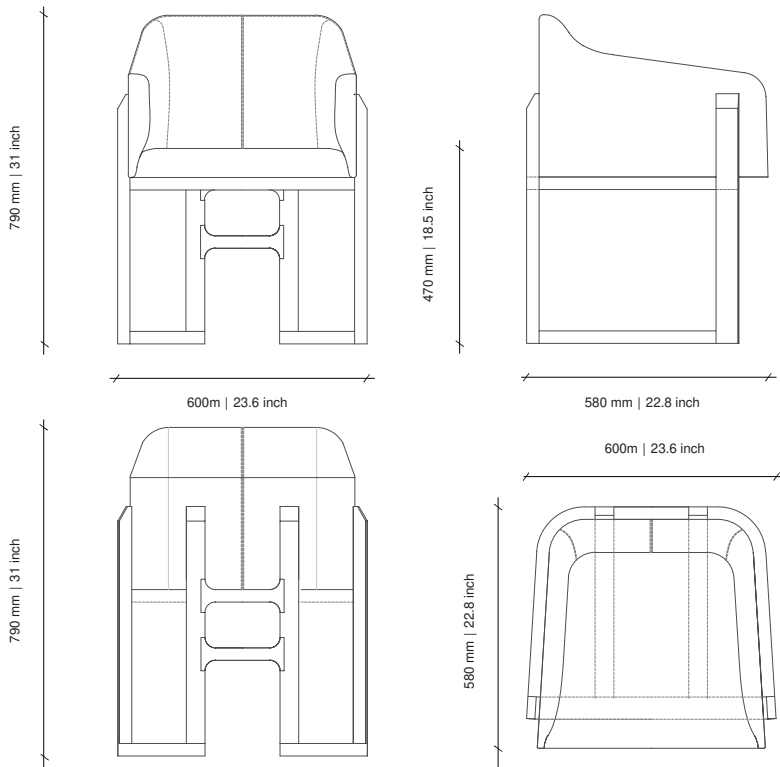

LEATHER OPTIONS | COM AVAILABLE

WOOD OPTIONS

DESCRIPTION

Upholstered | Ash / Oak / Walnut Base Options

DIMENSIONS

600W x 580D x 790H mm | SEAT HEIGHT: 470 mm | 23.6W x 22.8D x 31H in | SEAT HEIGHT: 18.5 in

COM/COL

Plain Fabric: 2.5m / 2.7yd

Leather: 3.6m² / 38.7sq ft

DISCLAIMERS:

TIMBER - Different textures, grains, colouration and densities are all natural characteristics of timbers. We find these variances an inherent and valuable part of the natural beauty of wood, no two pieces are the same making each OKHA design a unique, characterful piece and each product will be different from the next. Timber movement will also occur as this is a natural product.