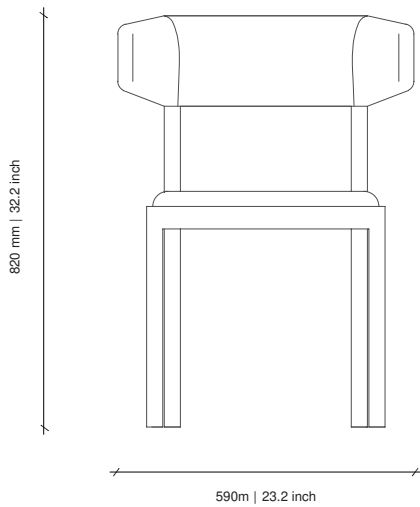

OKHA

VERB | Dining Chair

DESIGNED BY OKHA