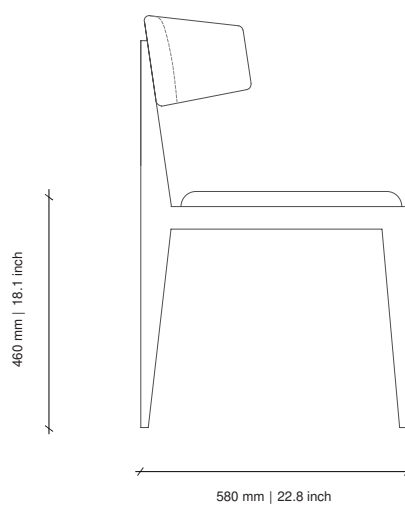

OKHA

VERB | Dining Chair

DESIGNED BY OKHA