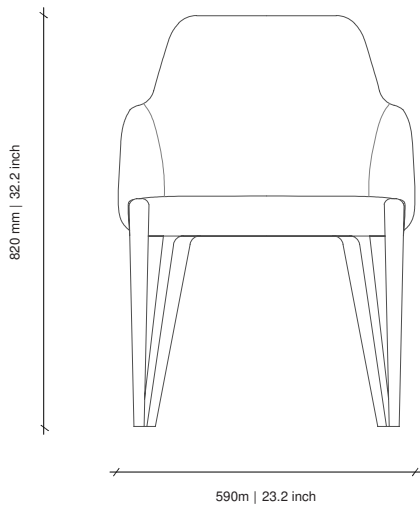

LEATHER OPTIONS | COM AVAILABLE

WOOD OPTIONS

DESCRIPTION

Upholstered | Ash / Oak / Walnut Base Options

DIMENSIONS

590W x 580D x 820H mm | SEAT HEIGHT: 460 mm | 23.2W x 22.8D x 32.2H in | SEAT HEIGHT: 18.1 in

COM/COL

Plain Fabric: 1.6m / 1.7yd

Leather: 3m² / 32.3sq ft

DISCLAIMERS:

TIMBER - Different textures, grains, colouration and densities are all natural characteristics of timbers. We find these variances an inherent and valuable part of the natural beauty of wood, no two pieces are the same making each OKHA design a unique, characterful piece and each product will be different from the next. Timber movement will also occur as this is a natural product.