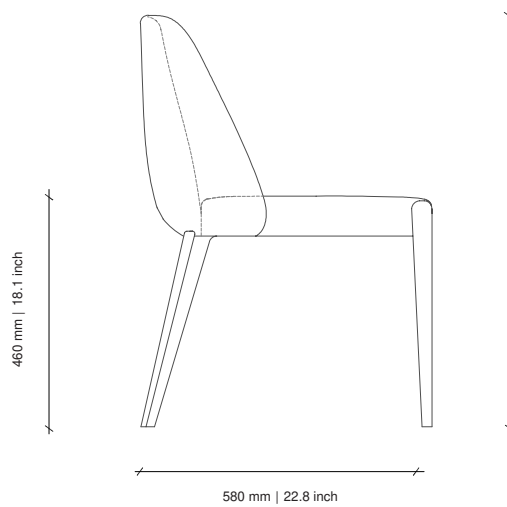

LEATHER OPTIONS | COM AVAILABLE

WOOD OPTIONS

DESCRIPTION

Upholstered | Ash / Oak / Walnut Base Options

DIMENSIONS

520W x 580D x 820H mm | SEAT HEIGHT: 460 mm | 20.5W x 22.8D x 32.3H in | SEAT HEIGHT: 18.1 in

COM/COL

Plain Fabric: 1.6m / 1.7yd

Leather: 3m² / 32.3sq ft

DISCLAIMERS:

TIMBER - Different textures, grains, colouration and densities are all natural characteristics of timbers. We find these variances an inherent and valuable part of the natural beauty of wood, no two pieces are the same making each OKHA design a unique, characterful piece and each product will be different from the next. Timber movement will also occur as this is a natural product.