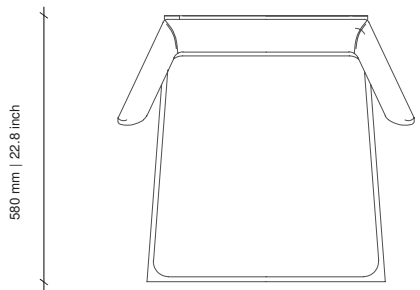

OKHA

VERB | Dining Chair

DESIGNED BY OKHA