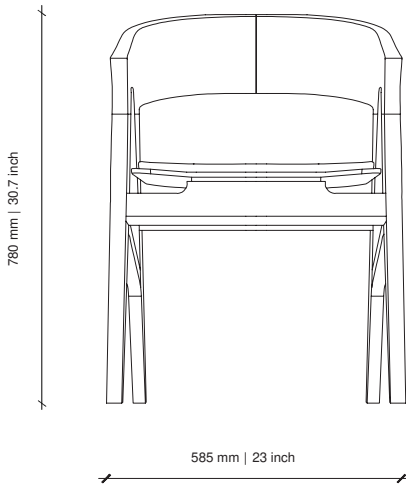

LEATHER OPTIONS | COM AVAILABLE

WOOD OPTIONS

DESCRIPTION

Upholstered | Ash / Walnut Frame Options

DIMENSIONS

585W X 565D X 780H mm | SEAT HEIGHT: 480 mm | 23W x 22.2D x 30.7H in | SEAT HEIGHT: 18.9 in

COM/COL

Plain Fabric: 1m / 1.0 yd

Leather: 1.6m² / 17.2 sq ft

DISCLAIMERS:

TIMBER - Different textures, grains, colouration and densities are all natural characteristics of timbers. We find these variances an inherent and valuable part of the natural beauty of wood, no two pieces are the same making each OKHA design a unique, characterful piece and each product will be different from the next. Timber movement will also occur as this is a natural product.