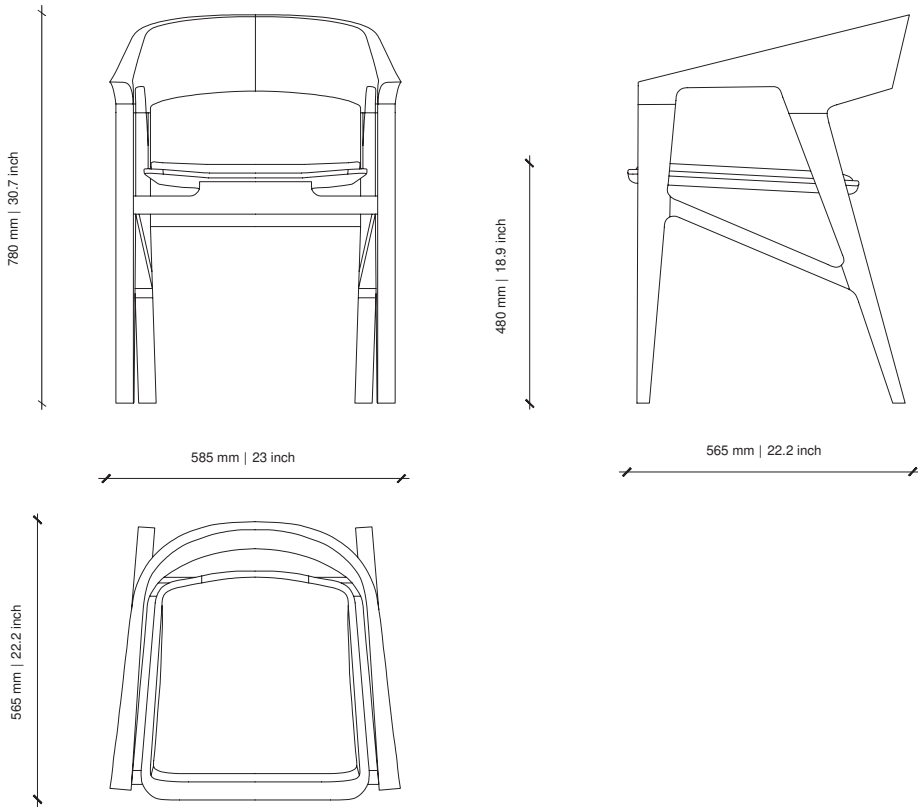

LEATHER OPTIONS | COM AVAILABLE

WOOD OPTIONS

DESCRIPTION

Upholstered | Ash / Oak Frame Options

DIMENSIONS

585W X 565D X 780H mm | SEAT HEIGHT: 480 mm | 23W x 22.2D x 30.7H in | SEAT HEIGHT: 18.9 in

COM/COL

Plain Fabric: 1m / 1.0 yd

Leather: 1.6m² / 17.2 sq ft

DISCLAIMERS:

TIMBER - Different textures, grains, colouration and densities are all natural characteristics of timbers. We find these variances an inherent and valuable part of the natural beauty of wood, no two pieces are the same making each OKHA design a unique, characterful piece and each product will be different from the next. Timber movement will also occur as this is a natural product.