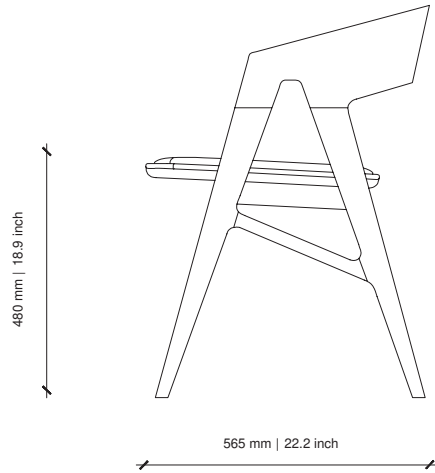

LEATHER OPTIONS | COM AVAILABLE

WOOD OPTIONS

DESCRIPTION

Upholstered | Ash / Walnut Frame Options

DIMENSIONS

585W X 565D X 780H mm | SEAT HEIGHT: 480 mm | 23W x 22.2D x 30.7H in | SEAT HEIGHT: 18.9 in

COM/COL

Plain Fabric: 1m / 1.0 yd

Leather: 1.6m² / 17.2 sq ft

DISCLAIMERS:

TIMBER - Different textures, grains, colouration and densities are all natural characteristics of timbers. We find these variances an inherent and valuable part of the natural beauty of wood, no two pieces are the same making each OKHA design a unique, characterful piece and each product will be different from the next. Timber movement will also occur as this is a natural product.