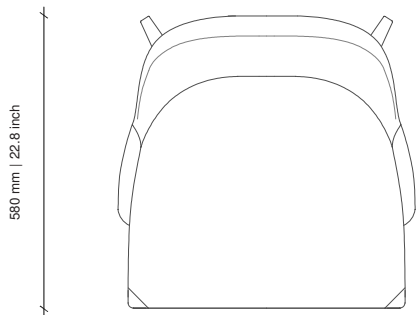

LEATHER OPTIONS | COM AVAILABLE

WOOD OPTIONS

DESCRIPTION

Upholstered | Ash / Oak / Walnut Base Options

DIMENSIONS

590W x 580D x 820H mm | SEAT HEIGHT: 460 mm | 23.2W x 22.8D x 32.2H in | SEAT HEIGHT: 18.1 in

COM/COL

Plain Fabric: 1.6m / 1.7yd

Leather: 3m² / 32.3sq ft

DISCLAIMERS:

TIMBER - Different textures, grains, colouration and densities are all natural characteristics of timbers. We find these variances an inherent and valuable part of the natural beauty of wood, no two pieces are the same making each OKHA design a unique, characterful piece and each product will be different from the next. Timber movement will also occur as this is a natural product.