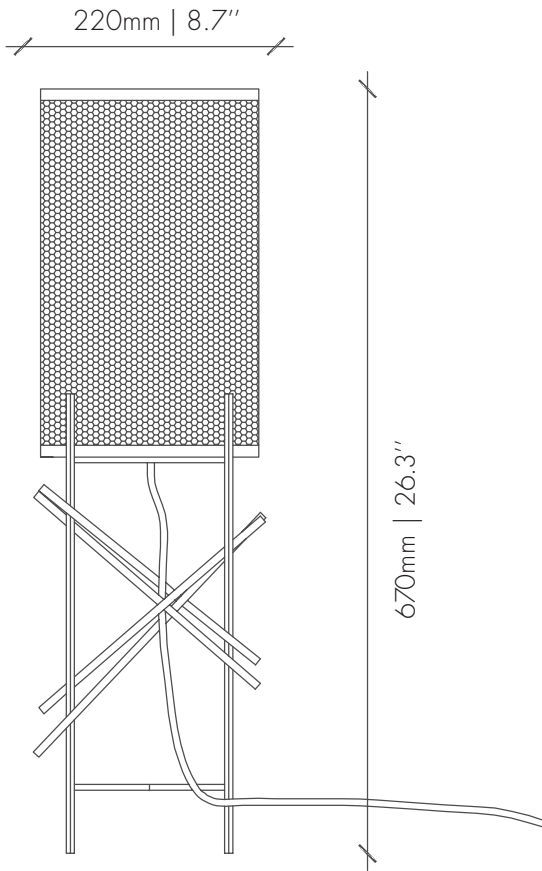

### DIMENSIONS

425DIA x 700H mm | 16.7DIA x 27.6H in - Incl. Shade

DESIGNED BY OKHA

### DIMENSIONS

410D x 590H mm | 16.1DIA x 23.2H in - incl. shade

DESIGNED BY ADAM COURT

### DIMENSIONS

270DIA x 610H mm | 10.6DIA x 24 in

### DIMENSIONS

220DIA x 670 Hmm | 8.7DIA x 26.3H in