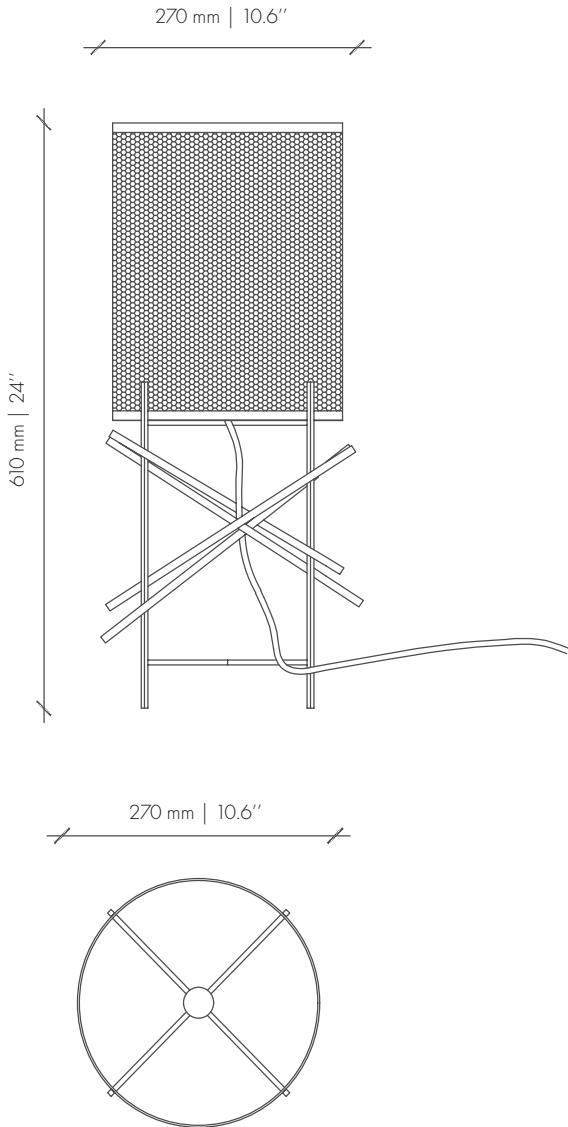

### DIMENSIONS

425DIA x 700H mm | 16.7DIA x 27.6H in - Incl. Shade

DESIGNED BY OKHA

### DIMENSIONS

410D x 590H mm | 16.1DIA x 23.2H in - incl. shade

DESIGNED BY ADAM COURT

### DIMENSIONS

270DIA x 610H mm | 10.6DIA x 24 in

### DIMENSIONS

220DIA x 670 Hmm | 8.7DIA x 26.3H in