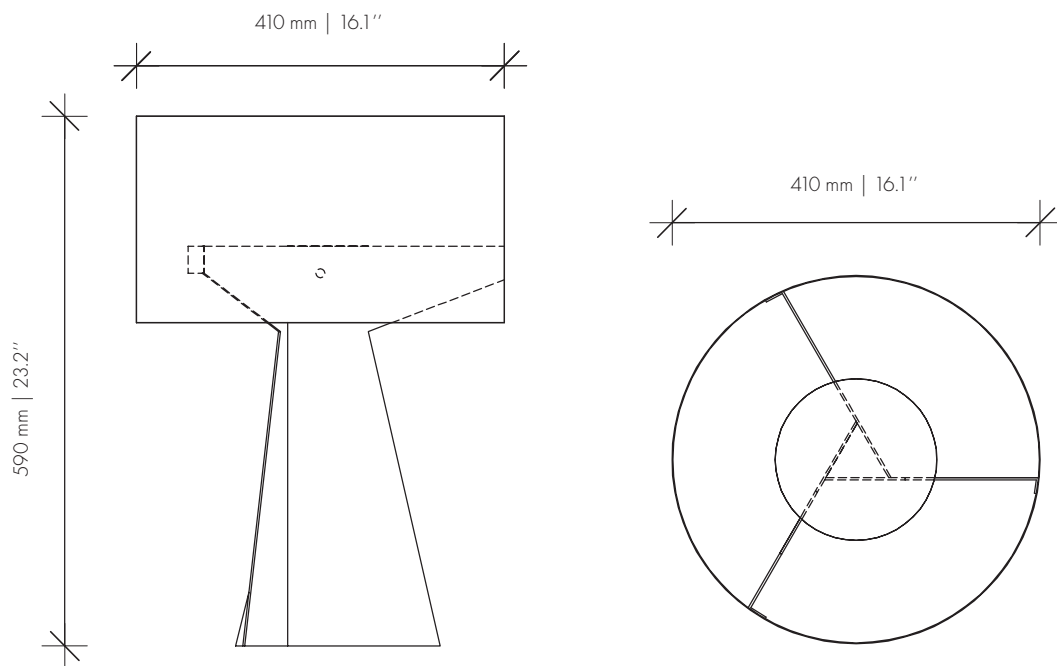

### DIMENSIONS

425DIA x 700H mm | 16.7DIA x 27.6H in - Incl. Shade

DESIGNED BY OKHA

### DIMENSIONS

410D x 590H mm | 16.1DIA x 23.2H in - incl. shade

DESIGNED BY ADAM COURT

### DIMENSIONS

270DIA x 610H mm | 10.6DIA x 24 in

### DIMENSIONS

220DIA x 670 Hmm | 8.7DIA x 26.3H in