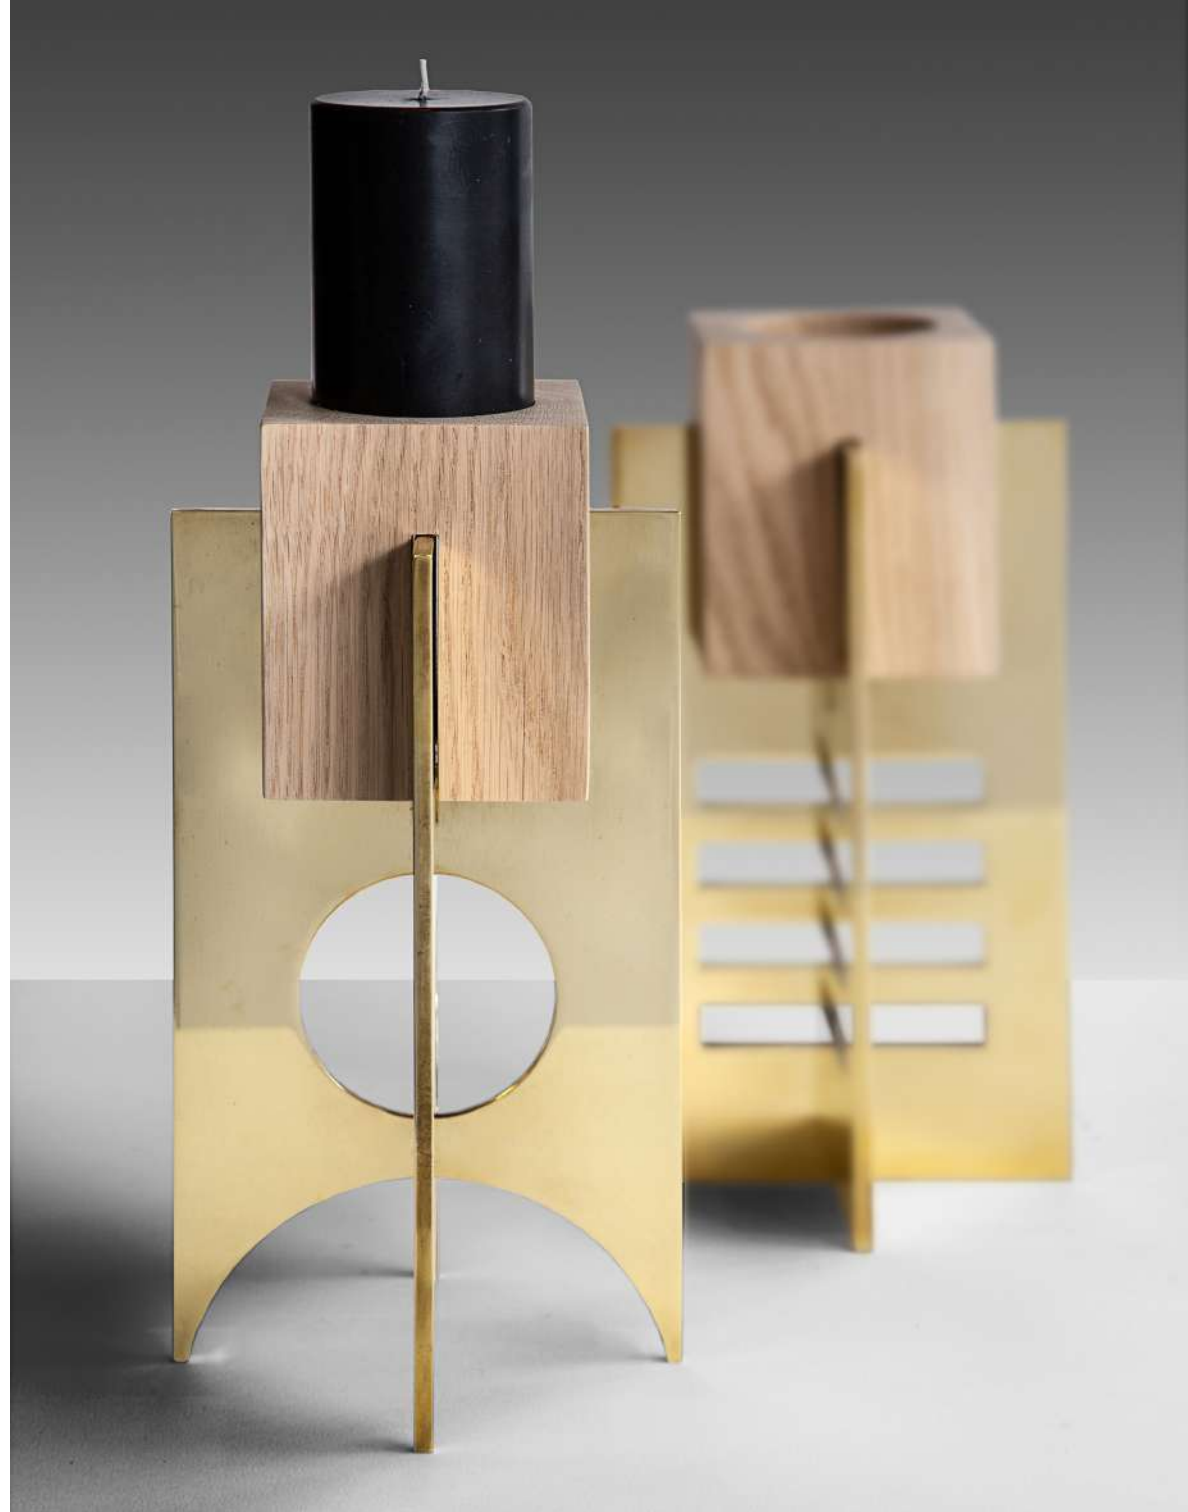

Stellar & Super Stellar

OKHA

Stellar &
Super Stellar

OKHA

“These forms
are Simplex objects,
simultaneously simple
and complex
and represent
the principal that
 $1+1=3$.”

OKHA

Stars are the result of a heated compression of interrelational forces: the force of gravity compresses atoms in interstellar gas until a fusion reaction begins and a new form is born. The same description can be applied to many elements, including human nature.

OKHA

The Stellar and Super Stellar candleholders are imbued with, “the emotional evocation of starlight, movement, combustion and constellation.”

The colour works are made of mild steel, however the blue and green Stellar pieces have undergone a rigorous process of oxidization and patination to attain their depth of colour, whilst the golden SUPER STELLAR are of solid polished brass.