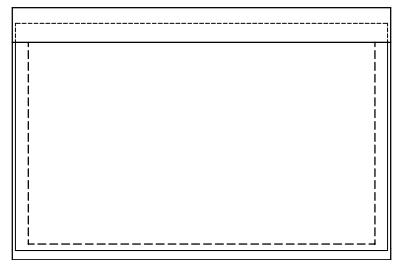

500

600

400

DIMENSIONS

600W x 400D x 500H mm

DESCRIPTION

Mirror polished stainless steel base, toughened glass top available in clear, grey or bronze tint.

MATERIALS

Mirror polished stainless steel base with clear tinted glass top.