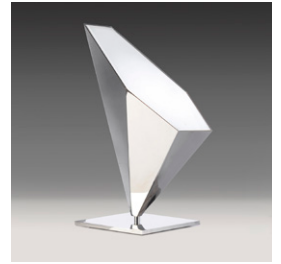

DIMENSIONS

200W x 300D x 444H mm

DESCRIPTION

Steel with perspex diffuser.

MATERIALS

Mirror polished stainless steel base with perspex diffuser.