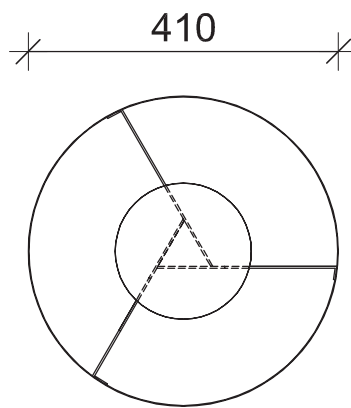

DIMENSIONS

410D x 590H mm - incl. shade

DESCRIPTION

Mirror polished stainless steel base and shade.

MATERIALS

Mirror polished stainless steel base and shade.