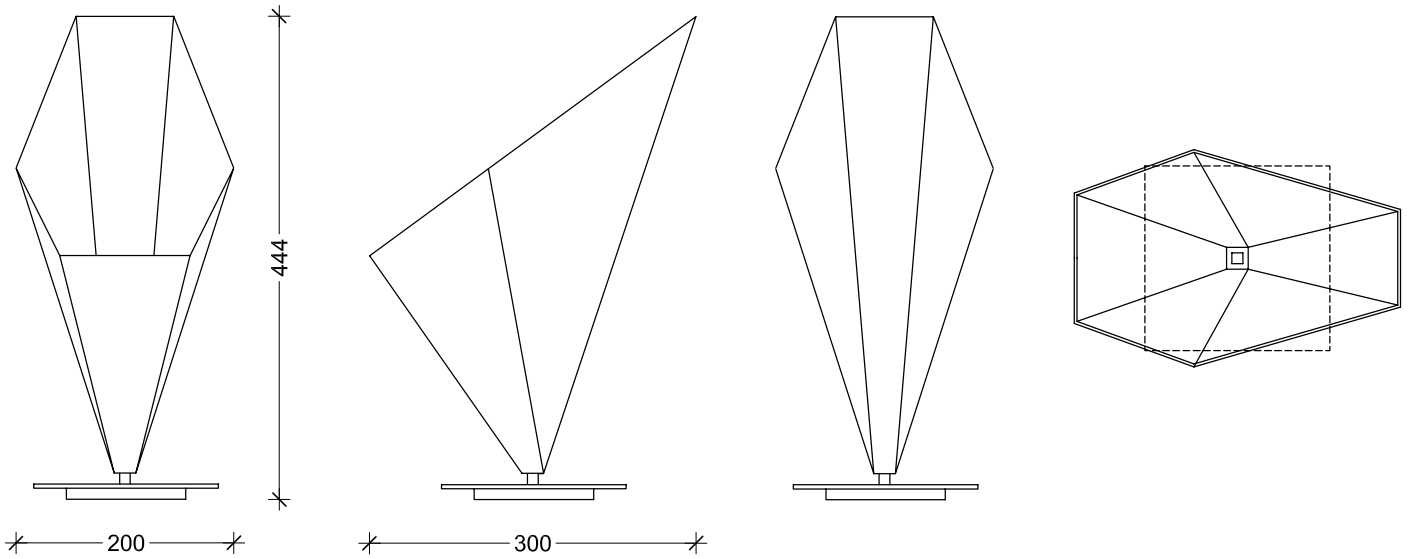

### DIMENSIONS

418W x 340D x 705H mm - incl. shade

### MATERIALS

Mirror polished stainless steel structure with a drum shaped cotton shade.

**DIMENSIONS**

410D x 590H mm - incl. shade

**DESCRIPTION**

Mirror polished stainless steel base and shade.

**MATERIALS**

### DIMENSIONS

200W x 300D x 444H mm

### DIMENSIONS

270D x 610H mm