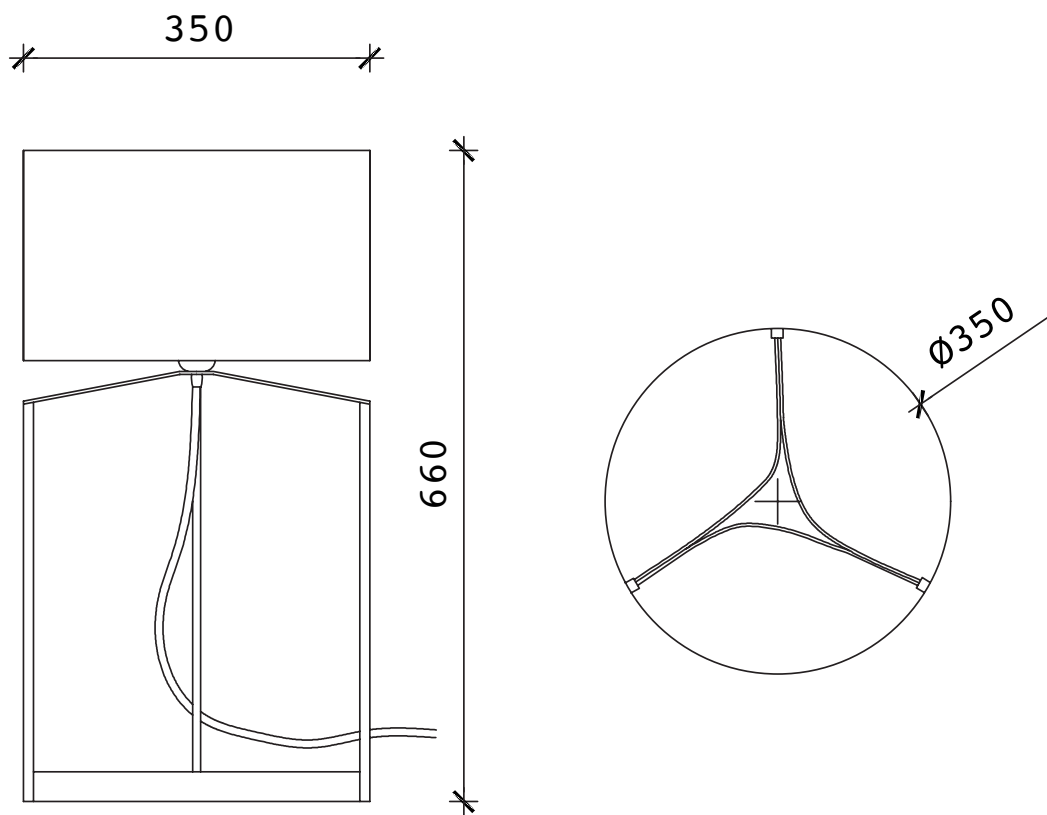

### DIMENSIONS

418W x 340D x 705H mm - incl. shade

### MATERIALS

Mirror polished stainless steel structure with a drum shaped cotton shade.

**DIMENSIONS**

410D x 590H mm - incl. shade

**DESCRIPTION**

Mirror polished stainless steel base and shade.

**MATERIALS**

### DIMENSIONS

200W x 300D x 444H mm

### DIMENSIONS

350D x 660H mm