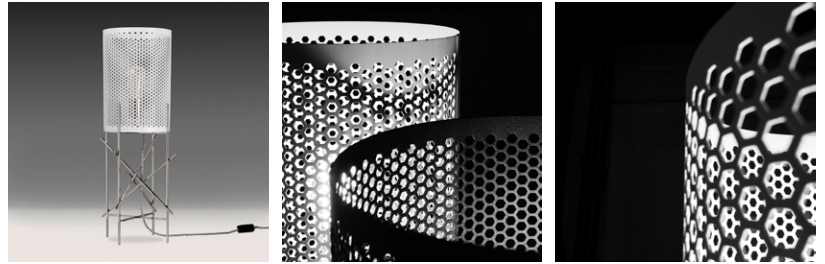

DIMENSIONS

220D x 670 H mm

DESCRIPTION

Polished stainless steel base, powder coated metal shade in black or white matte finish.

MATERIALS

Stainless steel base, powder coated metal shade.