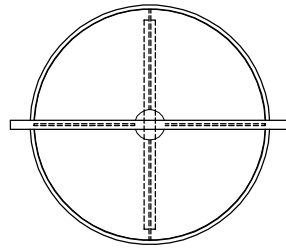

240

DIMENSIONS

320D x 460H mm - incl. shade

DESCRIPTION

Steel tube structure available in a black or white powder coat finish with a drum shaped cotton shade.

MATERIALS

Steel tube structure in black powder coat finish with a drum shaped cotton shade.