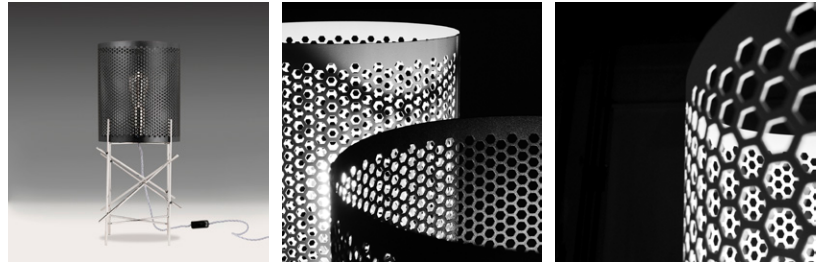

DIMENSIONS

270D x 610H mm

DESCRIPTION

Polished stainless steel base, powder coated metal shade in black or white matte finish.

MATERIALS

Stainless steel base, powder coated metal shade.