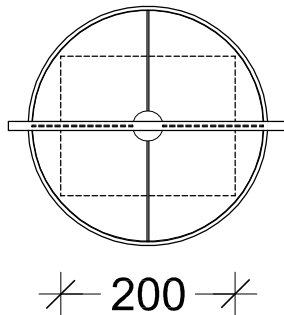

266

200

DIMENSIONS

320D x 460H mm - incl. shade

DESCRIPTION

Steel tube structure available in a black or white powder coat finish with a drum shaped cotton shade.

MATERIALS

Steel tube structure in black powder coat finish with a drum shaped cotton shade.