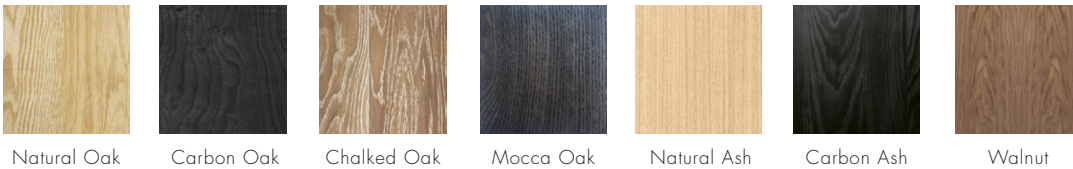

Natural Oak

Carbon Oak

Chalked Oak

Mocca Oak

Natural Ash

Carbon Ash

Walnut

DIMENSIONS

2200W x 500D x 780H mm

DESCRIPTION

Mdf construction body, duco door fronts and interior, wood veneer surround.
 Duco colour to client specification. Timber surround available in oak in natural, white, carbon stained or walnut.

MATERIALS

Mdf construction body, duco door fronts and interior, wood veneer surround.

WOOD OPTIONS

Natural Oak

Carbon Oak

Chalked Oak

Mocca Oak

Natural Ash

Carbon Ash

Walnut

DIMENSIONS

2500W x 500D x 550H mm

MATERIALS

Mdf construction body, duco door fronts and interior, wood veneer surround.

DESCRIPTION

Mdf construction body, duco door fronts and interior, wood veneer surround. Duco colour to client specification. Timber surround available in oak in natural, white, carbon stained or walnut.