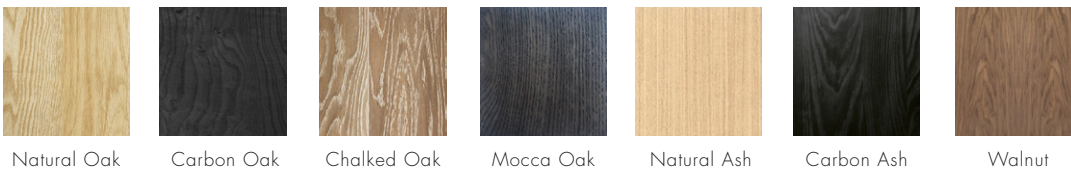

MATERIALS

Mdf construction body, duco door fronts and interior, wood veneer surround.

WOOD OPTIONS

Natural Oak

Carbon Oak

Chalked Oak

Mocca Oak

Natural Ash

WOOD OPTIONS

Natural Oak

Carbon Oak

Chalked Oak

Mocca Oak

Natural Ash

Carbon Ash

Walnut

WOOD OPTIONS

DIMENSIONS

2320W x 522D x 620H mm

DESCRIPTION

Mdf construction body, high gloss duco finish. Duco colour to client specification. Satin duco option available. Clear Perspex feet, interchangeable interior shelving. 10mm Toughened tinted grey glass top with bright polished edges.

MATERIALS

Mdf construction body, high gloss duco finish. Clear Perspex feet, interchangeable interior shelving. 10mm Toughened tinted grey glass top with bright polished edges.