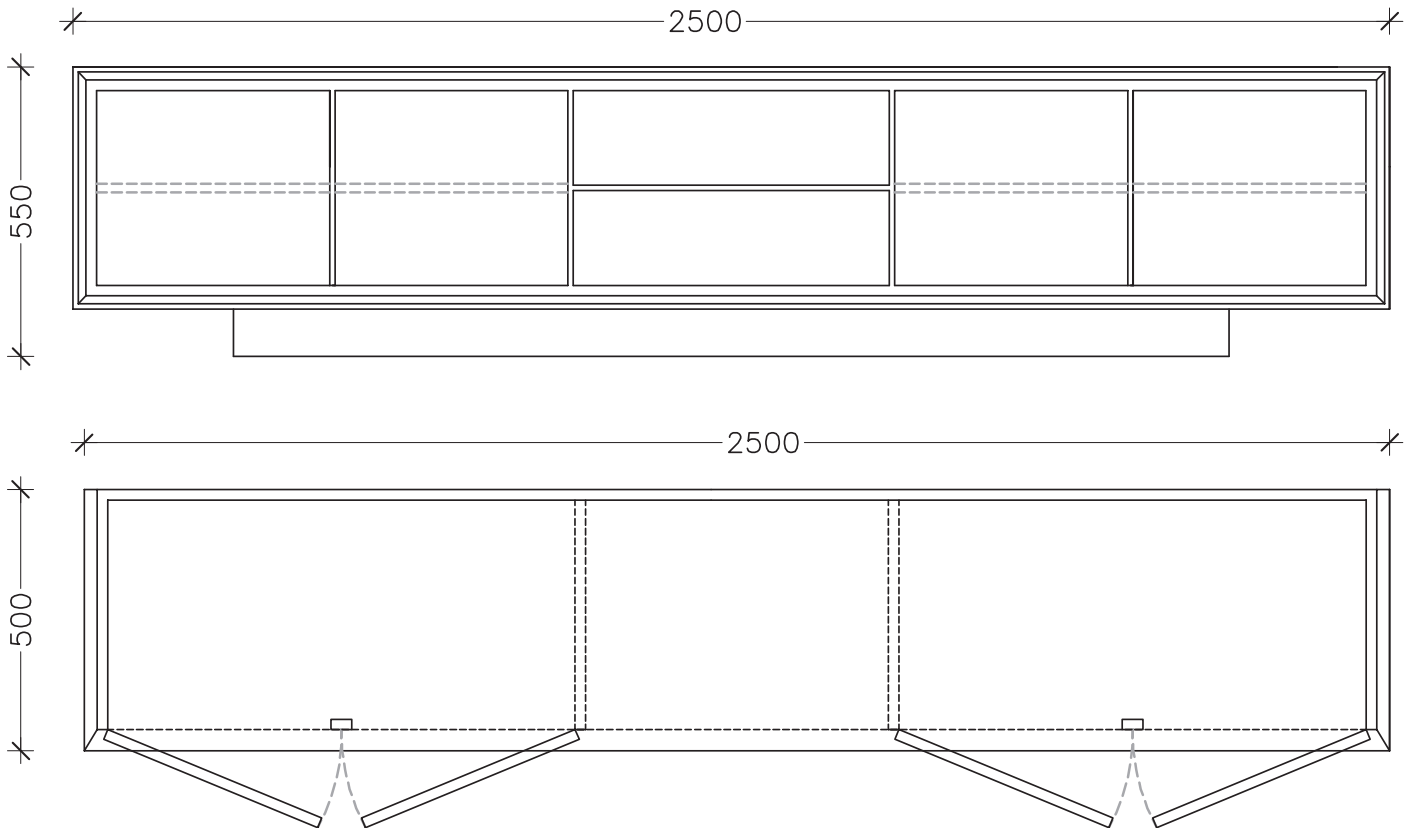

WOOD OPTIONS

DIMENSIONS

2500W x 500D x 550H mm

MATERIALS

Mdf construction body, duco door fronts and interior, wood veneer surround.

DESCRIPTION

Mdf construction body, duco door fronts and interior, wood veneer surround. Duco colour to client specification. Timber surround available in oak in natural, white, carbon stained or walnut.