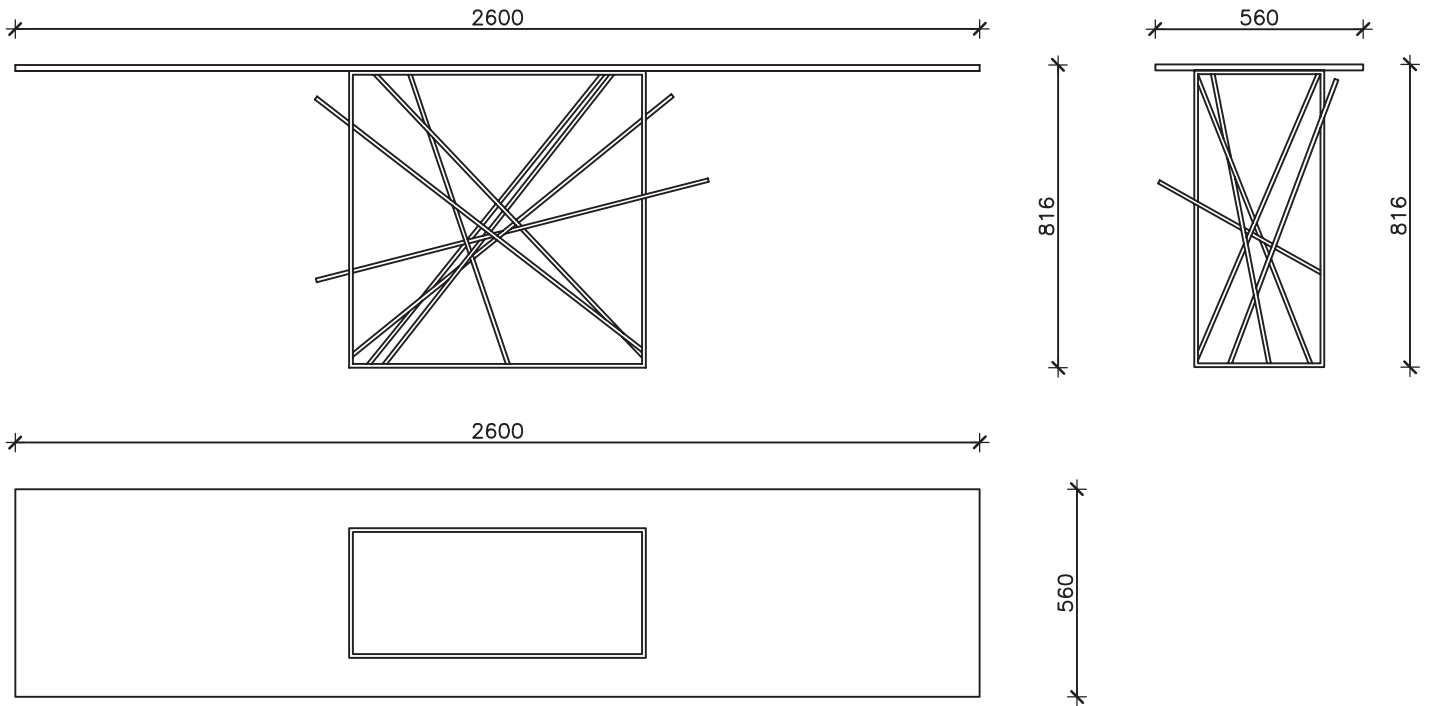

DESIGNED BY OKHA

DIMENSIONS

2600W x 560D x 816H mm

DESCRIPTION

Bright polished brass base with a 16mm toughened clear class top.

MATERIALS

Bright polished brass base with a 16mm toughened clear class top.

WOOD OPTIONS

2200W x 500D x 780H mm

DESCRIPTION

Mdf construction body, duco door fronts and interior, wood veneer surround.
 Duco colour to client specification. Timber surround available in oak in natural, white, carbon stained or walnut.

DIMENSIONS

2360W x 400D x 875H mm

DESCRIPTION

5 x Raw mild steel bases with a Panga Panga timber top.
Base options: black or white powder coated mild steel.

MATERIALS

5 x Raw black powder coated mild steel bases
with a Panga Panga timber top.

WOOD OPTIONS

DIMENSIONS

2320W x 522D x 620H mm

DESCRIPTION

Mdf construction body, high gloss duco finish. Duco colour to client specification. Satin duco option available. Clear Perspex feet, interchangeable interior shelving. 10mm Toughened tinted grey glass top with bright polished edges.