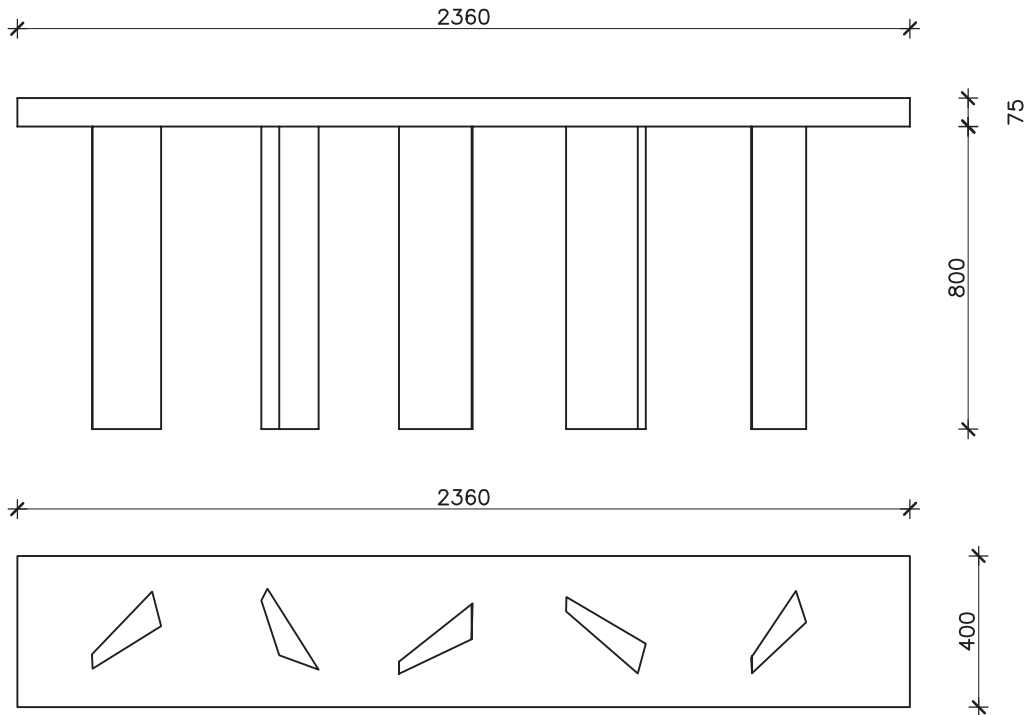

DESIGNED BY OKHA

DIMENSIONS

2600W x 560D x 816H mm

DESCRIPTION

Bright polished brass base with a 16mm toughened clear class top.

MATERIALS

Bright polished brass base with a 16mm toughened clear class top.

WOOD OPTIONS

Carbon Ash

Walnut

DIMENSIONS

2500W x 500D x 550H mm

MATERIALS

Mdf construction body, duco door fronts and interior, wood veneer surround.

DESCRIPTION

Mdf construction body, duco door fronts and interior, wood veneer surround. Duco colour to client specification. Timber surround available in oak in natural, white, carbon stained or walnut.

DIMENSIONS

2360W x 400D x 875H mm

DESCRIPTION

5 x Raw mild steel bases with a Panga Panga timber top.
Base options: black or white powder coated mild steel.

MATERIALS

5 x Raw black powder coated mild steel bases
with a Panga Panga timber top.

WOOD OPTIONS

DIMENSIONS

2320W x 522D x 620H mm

DESCRIPTION

Mdf construction body, high gloss duco finish. Duco colour to client specification. Satin duco option available. Clear Perspex feet, interchangeable interior shelving. 10mm Toughened tinted grey glass top with bright polished edges.