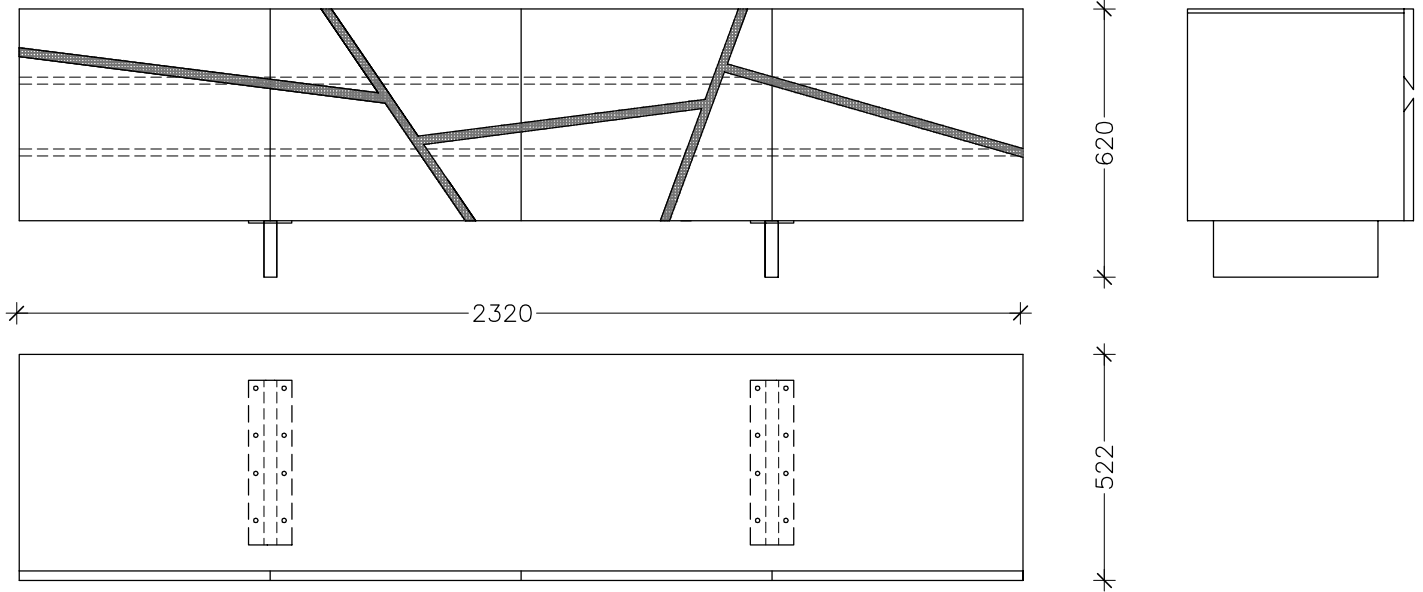

DESIGNED BY OKHA

DIMENSIONS

2600W x 560D x 816H mm

DESCRIPTION

Bright polished brass base with a 16mm toughened clear class top.

MATERIALS

Bright polished brass base with a 16mm toughened clear class top.

WOOD OPTIONS

Carbon Ash

Walnut

DIMENSIONS

2500W x 500D x 550H mm

MATERIALS

Mdf construction body, duco door fronts and interior, wood veneer surround.

DESCRIPTION

Mdf construction body, duco door fronts and interior, wood veneer surround. Duco colour to client specification. Timber surround available in oak in natural, white, carbon stained or walnut.

DIMENSIONS

2360W x 400D x 875H mm

DESCRIPTION

5 x Raw mild steel bases with a Panga Panga timber top.
Base options: black or white powder coated mild steel.

MATERIALS

5 x Raw black powder coated mild steel bases
with a Panga Panga timber top.

WOOD OPTIONS

DIMENSIONS

2320W x 522D x 620H mm

DESCRIPTION

Mdf construction body, high gloss duco finish. Duco colour to client specification. Satin duco option available. Clear Perspex feet, interchangeable interior shelving. 10mm Toughened tinted grey glass top with bright polished edges.