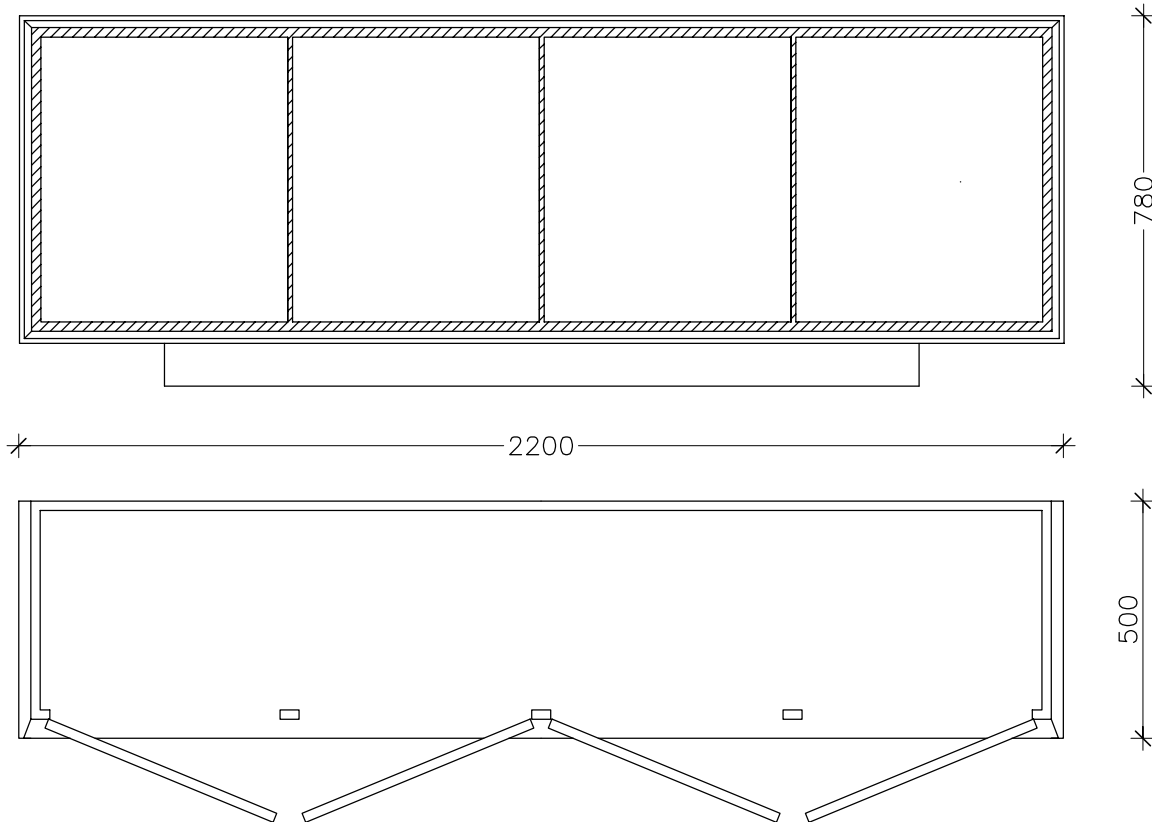

DESIGNED BY OKHA

DIMENSIONS

2600W x 560D x 816H mm

DESCRIPTION

Bright polished brass base with a 16mm toughened clear class top.

MATERIALS

Bright polished brass base with a 16mm toughened clear class top.

WOOD OPTIONS

2200W x 500D x 780H mm

DESCRIPTION

Mdf construction body, duco door fronts and interior, wood veneer surround.
 Duco colour to client specification. Timber surround available in oak in natural, white, carbon stained or walnut.

DIMENSIONS

2360W x 400D x 875H mm

DESCRIPTION

5 x Raw mild steel bases with a Panga Panga timber top.
Base options: black or white powder coated mild steel.

MATERIALS

5 x Raw black powder coated mild steel bases
with a Panga Panga timber top.

WOOD OPTIONS

DIMENSIONS

2320W x 522D x 620H mm

DESCRIPTION

Mdf construction body, high gloss duco finish. Duco colour to client specification. Satin duco option available. Clear Perspex feet, interchangeable interior shelving. 10mm Toughened tinted grey glass top with bright polished edges.